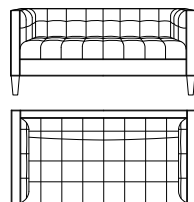

Features:

- + eco-friendly hardwood frame
- + eco-friendly high-density, high-resiliency cushioning
- + sinuous wire spring suspension
- + built-in legs
- + made in the USA

Details:

- A. arm height 31"
- B. seat height 20"
- C. frame height 31"
- D. overall height 31"
- E. overall depth 23"

85" Sofa

- style# 1178-003T-__
- dims 85"w 34"d 31"h
- seat dims 72"w 23"d 20"h
- arm height 31"
- frame height 31"
- C.O.M. 11 yards

90" Sofa

- style# 1178-015T-__
- dims 90"w 34"d 31"h
- seat dims 77"w 23"d 20"h
- arm height 31"
- frame height 31"
- C.O.M. 12 yards

Loveseat

- style# 1178-001T-__
- dims 68"w 34"d 31"h
- seat dims 55"w 23"d 20"h
- arm height 31"
- frame height 31"
- C.O.M. 10 yards

Chair

- style# 1178-005T-__
- dims 35"w 33"d 31"h
- seat dims 22"w 22"d 20"h
- arm height 31"
- frame height 31"
- C.O.M. 4 yards