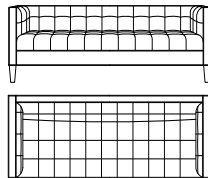

Features:

- + eco-friendly hardwood frame
- + eco-friendly high-density, high-resiliency cushioning
- + sinuous wire spring suspension
- + built-in legs
- + made in the USA

Details:

- A. arm height 31"
- B. seat height 20"
- C. frame height 31"
- D. overall height 31"
- E. overall depth 23"

85" Sofa

- style# 1178-003T-__
- dims 85"w 34"d 31"h
- seat dims 72"w 23"d 20"h
- arm height 31"
- frame height 31"
- C.O.M. 11 yards

90" Sofa

- style# 1178-015T-__
- dims 90"w 34"d 31"h
- seat dims 77"w 23"d 20"h
- arm height 31"
- frame height 31"
- C.O.M. 12 yards

Loveseat

- style# 1178-001T-__
- dims 68"w 34"d 31"h
- seat dims 55"w 23"d 20"h
- arm height 31"
- frame height 31"
- C.O.M. 10 yards

Chair

- style# 1178-005T-__
- dims 35"w 33"d 31"h
- seat dims 22"w 22"d 20"h
- arm height 31"
- frame height 31"
- C.O.M. 4 yards