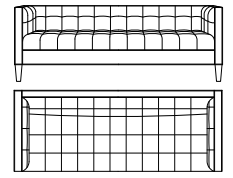

Features:

- + eco-friendly hardwood frame
- + eco-friendly high-density, high-resiliency cushioning
- + sinuous wire spring suspension
- + built-in legs
- + made in the USA

Details:

- A. arm height 31"
- B. seat height 20"
- C. frame height 31"
- D. overall height 31"
- E. overall depth 23"

85" Sofa

- style# 1178-003T-__
- dims 85"w 34"d 31"h
- seat dims 72"w 23"d 20"h
- arm height 31"
- frame height 31"
- C.O.M. 11 yards

90" Sofa

- style# 1178-015T-__
- dims 90"w 34"d 31"h
- seat dims 77"w 23"d 20"h
- arm height 31"
- frame height 31"
- C.O.M. 12 yards

Loveseat

- style# 1178-001T-__
- dims 68"w 34"d 31"h
- seat dims 55"w 23"d 20"h
- arm height 31"
- frame height 31"
- C.O.M. 10 yards

Chair

- style# 1178-005T-__
- dims 35"w 33"d 31"h
- seat dims 22"w 22"d 20"h
- arm height 31"
- frame height 31"
- C.O.M. 4 yards