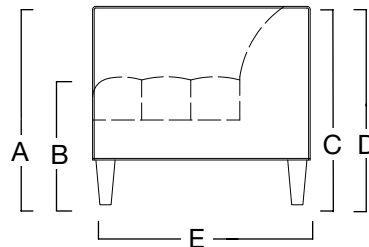

Features:

- + eco-friendly hardwood frame
- + eco-friendly high-density, high-resiliency cushioning
- + sinuous wire spring suspension
- + built-in legs
- + made in the USA

Details:

- A. arm height 31"
- B. seat height 20"
- C. frame height 31"
- D. overall height 31"
- E. overall depth 23"

85" Sofa

- style# 1178-003T-__
- dims 85"w 34"d 31"h
- seat dims 72"w 23"d 20"h
- arm height 31"
- frame height 31"
- C.O.M. 11 yards

90" Sofa

- style# 1178-015T-__
- dims 90"w 34"d 31"h
- seat dims 77"w 23"d 20"h
- arm height 31"
- frame height 31"
- C.O.M. 12 yards

Loveseat

- style# 1178-001T-__
- dims 68"w 34"d 31"h
- seat dims 55"w 23"d 20"h
- arm height 31"
- frame height 31"
- C.O.M. 10 yards

Chair

- style# 1178-005T-__
- dims 35"w 33"d 31"h
- seat dims 22"w 22"d 20"h
- arm height 31"
- frame height 31"
- C.O.M. 4 yards

Ottoman

- style# 1178-006T-__
- dims 30"w 24"d 17"h
- seat dims n/a
- arm height n/a
- frame height n/a
- C.O.M. 3 yards